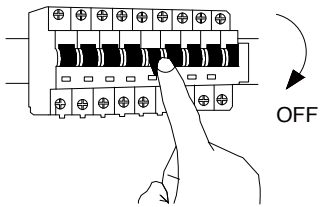

NOVA LUCE

9009245

1

Turn off the general switch

2

Drill holes & apply plastic anchors
With screws

3

Connect the wires

4

Apply the side screws

5

Apply the bulb

6

Insert the glass

7

Turn on the general switch