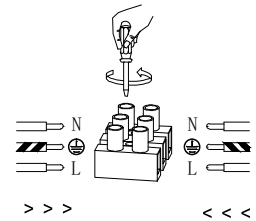

NOVA LUCE

9009245

1

Turn off the general switch

2

Drill holes & apply plastic anchors
With screws

3

Connect the wires

4

Apply the side screws

5

Apply the bulb

6

Insert the glass

7

Turn on the general switch