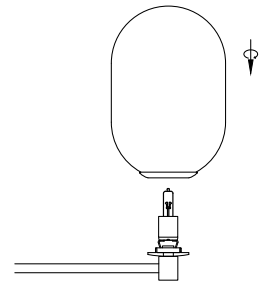

NOVA LUCE

9009245

1

Turn off the general switch

2

Drill holes & apply plastic anchors
With screws

3

Connect the wires

4

Apply the side screws

5

Apply the bulb

6

Insert the glass

7

Turn on the general switch