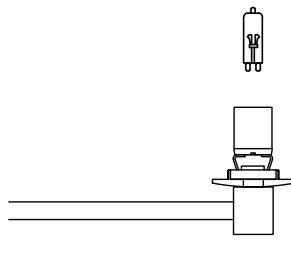

NOVA LUCE

9009245

1

Turn off the general switch

2

Drill holes & apply plastic anchors
With screws

3

Connect the wires

4

Apply the side screws

5

Apply the bulb

6

Insert the glass

7

Turn on the general switch