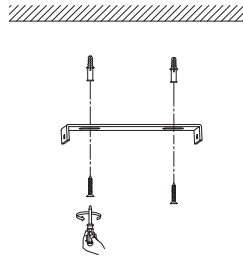

NOVA LUCE

9009245

1

Turn off the general switch

2

Drill holes & apply plastic anchors
With screws

3

Connect the wires

4

Apply the side screws

5

Apply the bulb

6

Insert the glass

7

Turn on the general switch