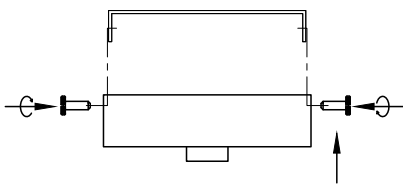

NOVA LUCE

9009245

1

Turn off the general switch

2

Drill holes & apply plastic anchors
With screws

3

Connect the wires

4

Apply the side screws

5

Apply the bulb

6

Insert the glass

7

Turn on the general switch