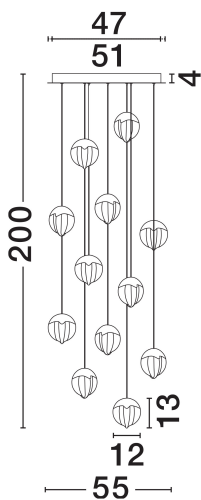

NOVA LUCE

PRODUCT DATASHEET

Version: 001

PRODUCT PHOTOGRAPH

TECHNICAL DRAWING

GENERAL INFORMATION

Product Code	9124115
Collection	Indoor
Product Category	Suspension
Product Family	Alicia
Mounting Location	Wall
Application Environment	Indoor
Specifications	N/A

DIMENSION & WEIGHT

LxWxH (cm)	D: 55 H: 200
Cut Out (cm)	N/A
Weight (Kgr)	12

MATERIAL & COLOR

Product Color	Black
Body Material	Aluminium & Glass

APPLICATION & MOUNTING

Ambient Working Temp.	Max 45°C
Type of Protection	IP20
Dimmable	Yes
Type of Dimming	Triac
Mounting type	Surface
Mounting Depth (cm)	N/A
Led Module Replaceable	No
Light Source	LED

Power (Nominal)	60W
Input voltage (Nominal)	220-240V
Mains Frequency	50/60Hz

PHOTOMETRICAL DATA

Luminous Flux	3780lm
Color Temperature	3000K
Light Color (Designation)	Warm White

WARRANTY

Warranty	3 Years
----------	----------------