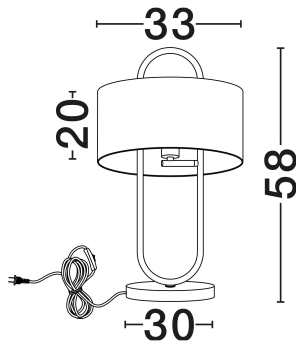

GENERAL INFORMATION

Product Code	9780108
Collection	Indoor
Product Category	Table
Product Family	Milena
Mounting Location	Table
Application Environment	Indoor
Specifications	N/A

DIMENSION & WEIGHT

LxWxH (cm)	D: 33 H: 58
Cut Out (cm)	N/A
Weight (Kgr)	3.5

MATERIAL & COLOR

Product Color	Brass Gold & White
Body Material	Steel & Fabric & Marble

APPLICATION & MOUNTING

Ambient Working Temp.	Max 45°C
Type of Protection	IP20
Dimmable	No
Type of Dimming	N/A
Mounting type	Surface
Mounting Depth (cm)	N/A
Led Module Replaceable	Yes
Light Source	E27

NOVA LUCE S.A

Schimatari Viotias
32009, Greece

+30 22620 58 121
+30 22620 56 743

info@novaluce.com
www.novaluce.com