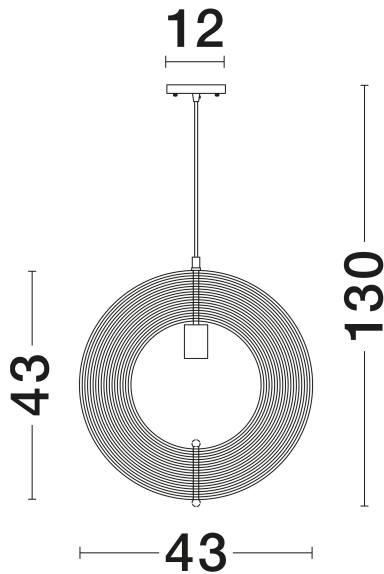

## TECHNICAL DRAWING

## DIMENSION & WEIGHT

LxWxH (cm)	D: 43 H1: 43 H2: 130
Cut Out (cm)	N/A
Weight (Kgr)	1.3