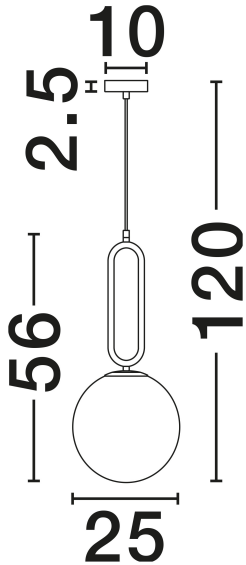

NOVA LUCE

PRODUCT DATASHEET

Version: 001

PRODUCT PHOTOGRAPH

TECHNICAL DRAWING

GENERAL INFORMATION

Product Code	9191251
Collection	Indoor
Product Category	Suspension
Product Family	Grus
Mounting Location	Ceiling
Application Environment	Indoor
Specifications	N/A

DIMENSION & WEIGHT

LxWxH (cm)	D: 25 H: 120
Cut Out (cm)	N/A
Weight (Kgr)	1.1

MATERIAL & COLOR

Product Color	Opal & Brass
Body Material	Glass & Metal

APPLICATION & MOUNTING

Ambient Working Temp.	Max 45°C
Type of Protection	IP20
Dimmable	Yes
Type of Dimming	N/A
Mounting type	Surface
Mounting Depth (cm)	N/A
Led Module Replaceable	Yes
Light Source	?27

Power (Nominal)	1x12W
Input voltage (Nominal)	100-240V
Mains Frequency	50/60Hz

PHOTOMETRICAL DATA

Luminous Flux	N/A
Color Temperature	N/A
Light Color (Designation)	N/A

WARRANTY

Warranty	3 Years
----------	----------------