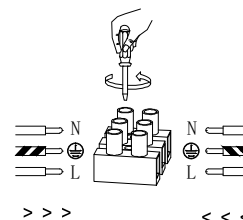

# NOVA LUCE

9540239 9540240

1

Turn off the general switch

2

Drill holes & apply plastic anchors  
With screws

3

Connect the wires

4

Apply the top screws

5

Turn on the general switch