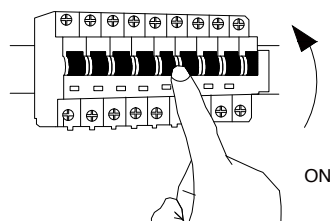

# NOVA LUCE

9540239 9540240

1

Turn off the general switch

2

Drill holes & apply plastic anchors  
With screws

3

Connect the wires

4

Apply the top screws

5

Turn on the general switch