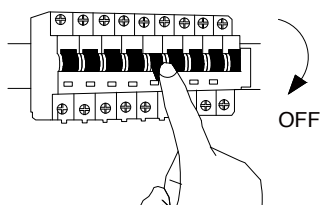

# NOVA LUCE

9540239 9540240

1

Turn off the general switch

2

Drill holes & apply plastic anchors  
With screws

3

Connect the wires

4

Apply the top screws

5

Turn on the general switch