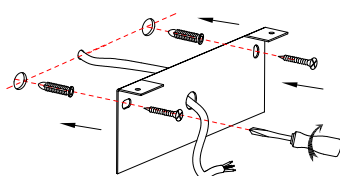

# NOVA LUCE

9540239 9540240

1

Turn off the general switch

2

Drill holes & apply plastic anchors  
With screws

3

Connect the wires

4

Apply the top screws

5

Turn on the general switch