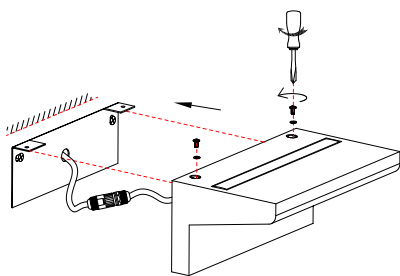

# NOVA LUCE

9540239 9540240

1

Turn off the general switch

2

Drill holes & apply plastic anchors  
With screws

3

Connect the wires

4

Apply the top screws

5

Turn on the general switch