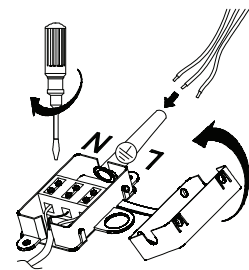

NOVA LUCE

9853685

1

Turn off the general switch

2

Mark where to drill holes

3

Drill on the marked areas

4

Apply plastic anchors

5

Apply screws

6

Connect the wires

7

Apply side screws and make
Hanging elements stable

8

Adjust the wire & fix it into place

9

Turn on the general switch