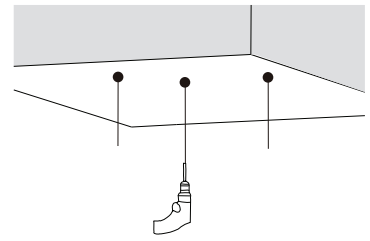

NOVA LUCE

9853685

1

Turn off the general switch

2

Mark where to drill holes

3

Drill on the marked areas

4

Apply plastic anchors

5

Apply screws

6

Connect the wires

7

Apply side screws and make
Hanging elements stable