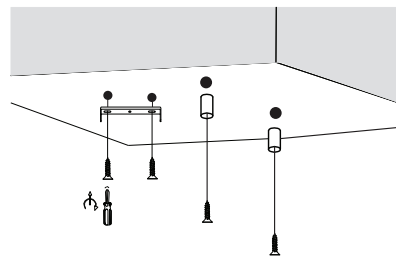

NOVA LUCE

9853685

1

Turn off the general switch

2

Mark where to drill holes

3

Drill on the marked areas

4

Apply plastic anchors

5

Apply screws

6

Connect the wires

7

Apply side screws and make
Hanging elements stable