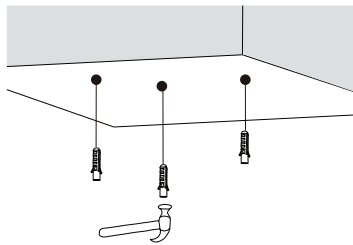

NOVA LUCE

9853685

1

Turn off the general switch

2

Mark where to drill holes

3

Drill on the marked areas

4

Apply plastic anchors

5

Apply screws

6

Connect the wires

7

Apply side screws and make
Hanging elements stable