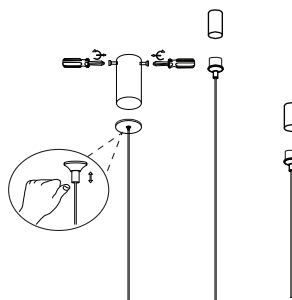

NOVA LUCE

9853685

1

Turn off the general switch

2

Mark where to drill holes

3

Drill on the marked areas

4

Apply plastic anchors

5

Apply screws

6

Connect the wires

7

Apply side screws and make
Hanging elements stable

8

Adjust the wire & fix it into place

9

Turn on the general switch