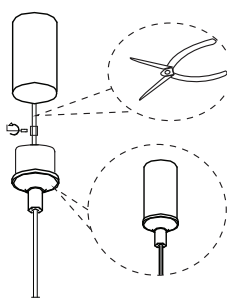

NOVA LUCE

9853685

1

Turn off the general switch

2

Mark where to drill holes

3

Drill on the marked areas

4

Apply plastic anchors

5

Apply screws

6

Connect the wires

7

Apply side screws and make
Hanging elements stable

8

Adjust the wire & fix it into place

9

Turn on the general switch