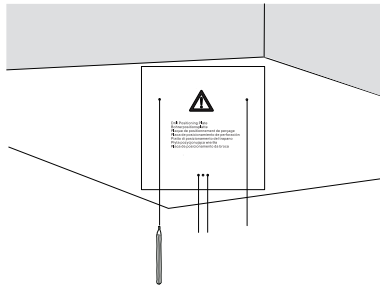

NOVA LUCE

9853685

1

Turn off the general switch

2

Mark where to drill holes

3

Drill on the marked areas

4

Apply plastic anchors

5

Apply screws

6

Connect the wires

7

Apply side screws and make
Hanging elements stable