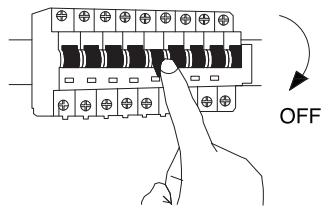

NOVA LUCE

9853685

1

Turn off the general switch

2

Mark where to drill holes

3

Drill on the marked areas

4

Apply plastic anchors

5

Apply screws

6

Connect the wires

7

Apply side screws and make
Hanging elements stable