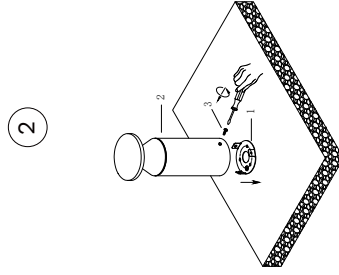

NOVA LUCE

9030718 9030719

Turn off the general switch

Dismantle the product

Connect the wires & apply
The screws with plastic anchors

Assemble the product

Turn on the general switch