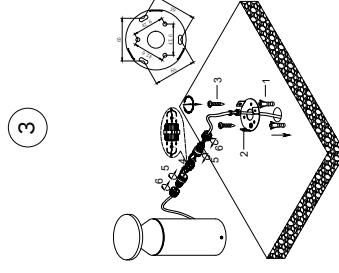

NOVA LUCE

9030718 9030719

Turn off the general switch

Dismantle the product

Connect the wires & apply
The screws with plastic anchors

Assemble the product

Turn on the general switch