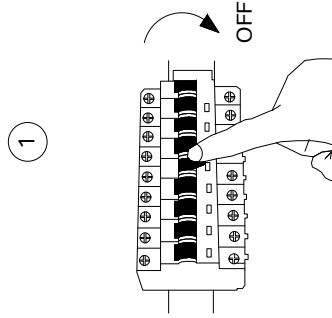

NOVA LUCE

9030718 9030719

Turn off the general switch

Dismantle the product

Connect the wires & apply
The screws with plastic anchors

Assemble the product

Turn on the general switch