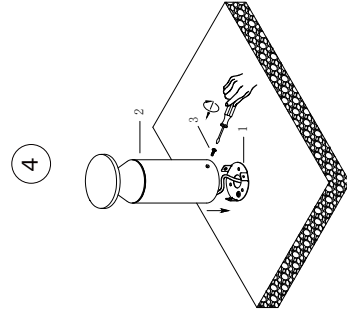

NOVA LUCE

9030718 9030719

Turn off the general switch

Dismantle the product

Connect the wires & apply
The screws with plastic anchors

Assemble the product

Turn on the general switch