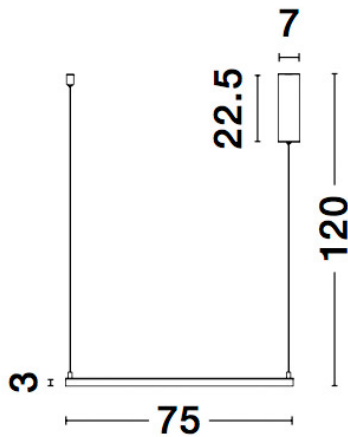

NOVA LUCE

PRODUCT DATASHEET

Version: 001

PRODUCT PHOTOGRAPH

TECHNICAL DRAWING

GENERAL INFORMATION

Product Code	9990734
Collection	Decorative
Product Category	Suspension
Product Family	Eterna
Mounting Location	Ceiling
Application Environment	Indoor

DIMENSION & WEIGHT

LxWxH (cm)	D: 75 H: 120
Cut out (cm)	N/A
Weight (Kgr)	4.4

MATERIAL & COLOR

Product Color	Sandy Black
Body Material	Aluminium & Acrylic

APPLICATION & MOUNTING

Ambient Working Temp.	Max 45 oC
Type of Protection	IP20
Dimmable	Yes
Type of Dimming (Optional)	Triac
Mounting type	Ceiling
Mounting Depth (cm)	N/A
Led Module Replaceable	No
Light Source	LED

Power (Nominal)	40W
Input voltage (Nominal)	220-240Vac
Mains Frequency	50/60Hz

PHOTOMETRICAL DATA

Luminous Flux	3000 lm
Color Temperature	3000K
Light Color (Designation)	Warm White

WARRANTY

Warranty	3 Years
----------	----------------