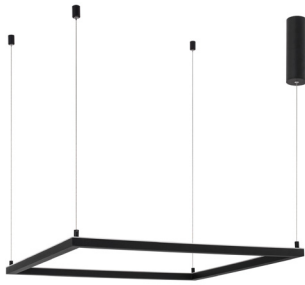

NOVA LUCE

PRODUCT DATASHEET

Version: 001

PRODUCT PHOTOGRAPH

TECHNICAL DRAWING

GENERAL INFORMATION

Product Code	9990734
Collection	Decorative
Product Category	Suspension
Product Family	Eterna
Mounting Location	Ceiling
Application Environment	Indoor

DIMENSION & WEIGHT

LxWxH (cm)	D: 75 H: 120
Cut out (cm)	N/A
Weight (Kgr)	4.4

MATERIAL & COLOR

Product Color	Sandy Black
Body Material	Aluminium & Acrylic

APPLICATION & MOUNTING

Ambient Working Temp.	Max 45 oC
Type of Protection	IP20
Dimmable	Yes
Type of Dimming (Optional)	Triac
Mounting type	Ceiling
Mounting Depth (cm)	N/A
Led Module Replaceable	No
Light Source	LED