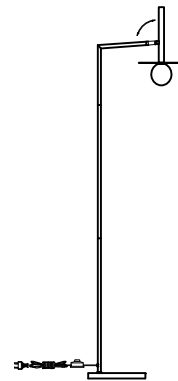

# NOVA LUCE

9043309

①

Assemble parts by tying them together

②

Fix parts into place by tightening screws

③

Apply the bulb by rotate

④

Apply the cap by rotate

⑤

Adjust it into desirable position

⑥

Plug it in power t turn it on/ off