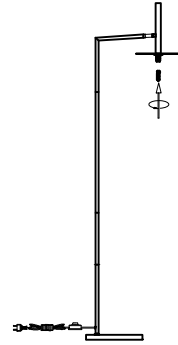

# NOVA LUCE

9043309

①

Assemble parts by tying them together

②

Fix parts into place by tightening screws

③

Apply the bulb by rotate

④

Apply the cap by rotate

⑤

Adjust it into desirable position

⑥

Plug it in power t turn it on/ off