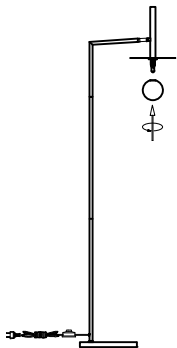

# NOVA LUCE

9043309

①

Assemble parts by tying them together

②

Fix parts into place by tightening screws

③

Apply the bulb by rotate

④

Apply the cap by rotate

⑤

Adjust it into desirable position

⑥

Plug it in power t turn it on/ off