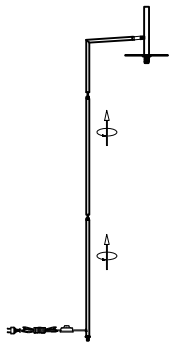

# NOVA LUCE

9043309

①

Assemble parts by tying them together

②

Fix parts into place by tightening screws

③

Apply the bulb by rotate

④

Apply the cap by rotate

⑤

Adjust it into desirable position

⑥

Plug it in power t turn it on/ off