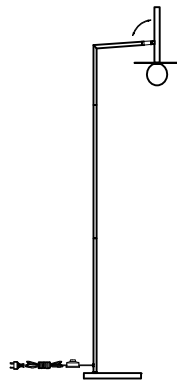

# NOVA LUCE

9043309

①

Assemble parts by tying them together

②

Fix parts into place by tightening screws

③

Apply the bulb by rotate

④

Apply the cap by rotate

⑤

Adjust it into desirable position

⑥

Plug it in power t turn it on/ off