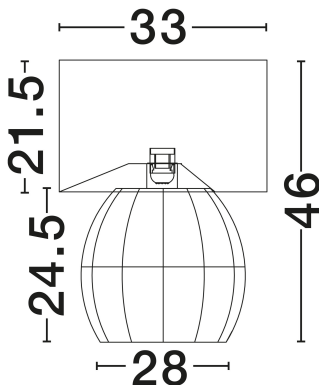

NOVA LUCE

PRODUCT DATASHEET

Version: 001

PRODUCT PHOTOGRAPH

TECHNICAL DRAWING

GENERAL INFORMATION

Product Code	9586806
Collection	Indoor
Product Category	Table
Product Family	Umi
Mounting Location	Table
Application Environment	Indoor
Specifications	N/A

DIMENSION & WEIGHT

LxWxH (cm)	D: 33 H: 46
Cut Out (cm)	N/A
Weight (Kgr)	1.5

MATERIAL & COLOR

Product Color	Natural & Beige
Body Material	Water Hyacinth & Fabric

APPLICATION & MOUNTING

Ambient Working Temp.	Max 45°C
Type of Protection	IP20
Dimmable	Yes
Type of Dimming	N/A
Mounting type	Surface
Mounting Depth (cm)	N/A
Led Module Replaceable	Yes
Light Source	E27