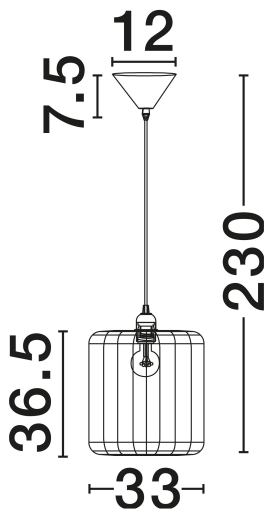

## PRODUCT PHOTOGRAPH

## TECHNICAL DRAWING

## DIMENSION & WEIGHT

LxWxH (cm)	D: 33 H: 230
Cut Out (cm)	N/A
Weight (Kgr)	1.1