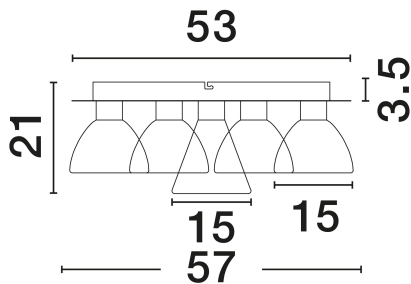

NOVA LUCE

PRODUCT DATASHEET

Version: 001

PRODUCT PHOTOGRAPH

TECHNICAL DRAWING

GENERAL INFORMATION

Product Code	9236310
Collection	Indoor
Product Category	Ceiling
Product Family	Voi
Mounting Location	Ceiling
Application Environment	Indoor
Specifications	N/A

DIMENSION & WEIGHT

LxWxH (cm)	D: 57 H: 21
Cut Out (cm)	N/A
Weight (Kgr)	4.7

MATERIAL & COLOR

Product Color	Gradient Smokey & Brass Gold
Body Material	Glass & Metal

APPLICATION & MOUNTING

Ambient Working Temp.	Max 45°C
Type of Protection	IP20
Dimmable	Yes
Type of Dimming	Triac
Mounting type	Surface
Mounting Depth (cm)	N/A
Led Module Replaceable	No
Light Source	LED

NOVA LUCE S.A

Schimatari Viotias
32009, Greece

+30 22620 58 121
+30 22620 56 743

info@novaluce.com
www.novaluce.com