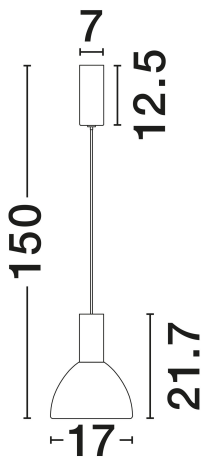

NOVA LUCE

PRODUCT DATASHEET

Version: 001

PRODUCT PHOTOGRAPH

TECHNICAL DRAWING

GENERAL INFORMATION

Product Code	9236304
Collection	Indoor
Product Category	Suspension
Product Family	Voi
Mounting Location	Ceiling
Application Environment	Indoor
Specifications	N/A

DIMENSION & WEIGHT

LxWxH (cm)	D: 17 H: 150
Cut Out (cm)	N/A
Weight (Kgr)	0.8

MATERIAL & COLOR

Product Color	Gradient Smokey & Brass Gold
Body Material	Glass & Metal

APPLICATION & MOUNTING

Ambient Working Temp.	Max 45°C
Type of Protection	IP20
Dimmable	No
Type of Dimming	N/A
Mounting type	Surface
Mounting Depth (cm)	N/A
Led Module Replaceable	No
Light Source	LED

Power (Nominal)	8W
Input voltage (Nominal)	220-240V
Mains Frequency	50/60Hz

PHOTOMETRICAL DATA

Luminous Flux	239lm
Color Temperature	3000K
Light Color (Designation)	Warm White

WARRANTY

Warranty	3 Years
----------	----------------