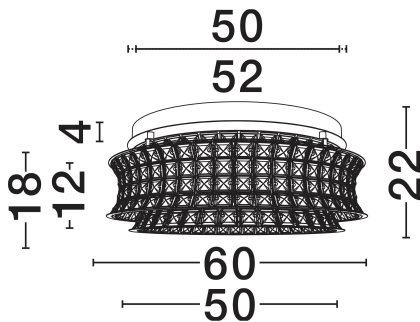

NOVA LUCE

PRODUCT DATASHEET

Version: 001

PRODUCT PHOTOGRAPH

GENERAL INFORMATION

Product Code	9019772
Collection	Indoor
Product Category	Ceiling
Product Family	Celysia
Mounting Location	Wall
Application Environment	Indoor
Specifications	N/A

DIMENSION & WEIGHT

LxWxH (cm)	D: 60 H: 22
Cut Out (cm)	N/A
Weight (Kgr)	10.6

MATERIAL & COLOR

Product Color	Platinum Gold
Body Material	Metal & Crystal

TECHNICAL DRAWING

APPLICATION & MOUNTING

Ambient Working Temp.	Max 45°C
Type of Protection	IP20
Dimmable	Yes
Type of Dimming	Triac
Mounting type	Surface
Mounting Depth (cm)	N/A
Led Module Replaceable	No
Light Source	LED