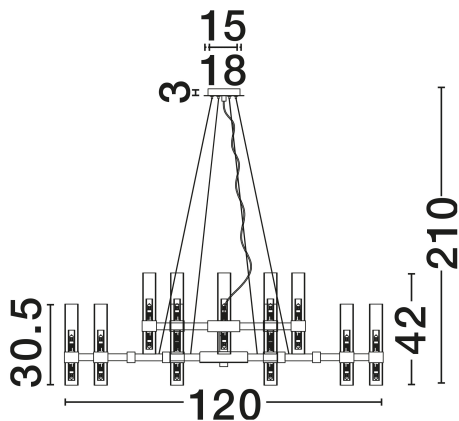

NOVA LUCE

PRODUCT DATASHEET

Version: 001

PRODUCT PHOTOGRAPH

TECHNICAL DRAWING

GENERAL INFORMATION

Product Code	9006053
Collection	Indoor
Product Category	Suspension
Product Family	Century
Mounting Location	Ceiling
Application Environment	Indoor
Specifications	N/A

DIMENSION & WEIGHT

LxWxH (cm)	D: 120 H: 210
Cut Out (cm)	N/A
Weight (Kgr)	17.7

MATERIAL & COLOR

Product Color	Matt Black & Clear, Frost
Body Material	Metal & Glass

APPLICATION & MOUNTING

Ambient Working Temp.	Max 45°C
Type of Protection	IP20
Dimmable	N/A
Type of Dimming	N/A
Mounting type	Surface
Mounting Depth (cm)	N/A
Led Module Replaceable	Yes
Light Source	G9

Power (Nominal)	30x5W
Input voltage (Nominal)	100-240V
Mains Frequency	50/60Hz

PHOTOMETRICAL DATA

Luminous Flux	N/A
Color Temperature	N/A
Light Color (Designation)	N/A

WARRANTY

Warranty	3 Years
----------	----------------