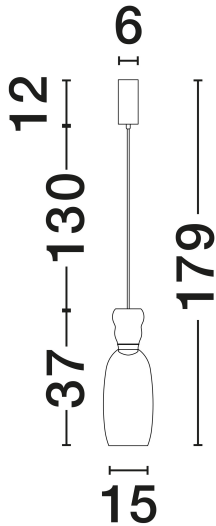

NOVA LUCE

PRODUCT DATASHEET

Version: 001

PRODUCT PHOTOGRAPH

TECHNICAL DRAWING

GENERAL INFORMATION

Product Code	9030546
Collection	Indoor
Product Category	Suspension
Product Family	Pluma
Mounting Location	Ceiling
Application Environment	Indoor
Specifications	N/A

DIMENSION & WEIGHT

LxWxH (cm)	D: 15 H: 179
Cut Out (cm)	N/A
Weight (Kgr)	0.85

MATERIAL & COLOR

Product Color	Glossy Light Green, Yellow & Gold
Body Material	Glass & Metal

APPLICATION & MOUNTING

Ambient Working Temp.	Max 45°C
Type of Protection	IP20
Dimmable	No
Type of Dimming	N/A
Mounting type	Surface
Mounting Depth (cm)	N/A
Led Module Replaceable	No
Light Source	LED

Power (Nominal)	5W
Input voltage (Nominal)	220-240V
Mains Frequency	50/60Hz

PHOTOMETRICAL DATA

Luminous Flux	450lm
Color Temperature	3000K
Light Color (Designation)	Warm White

WARRANTY

Warranty	3 Years
----------	----------------