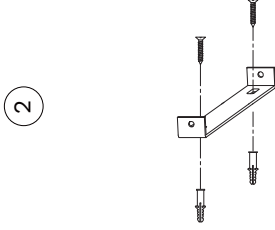

NOVA LUCE

9333065

Turn off the general switch

Drill holes & apply plastic anchors
With screws

Connect the wires

Apply the side screws

Turn on the general switch