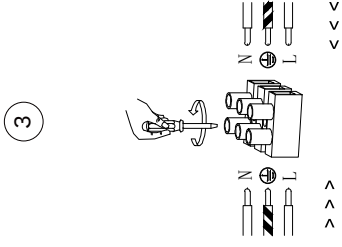

NOVA LUCE

9333065

Turn off the general switch

Drill holes & apply plastic anchors
With screws

Connect the wires

Apply the side screws

Turn on the general switch