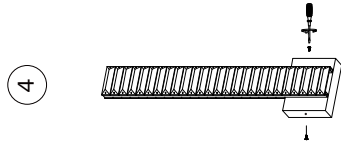

NOVA LUCE

9333065

Turn off the general switch

Drill holes & apply plastic anchors
With screws

Connect the wires

Apply the side screws

Turn on the general switch