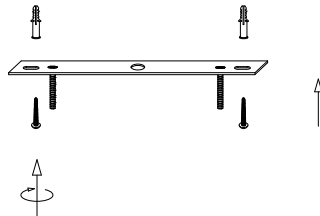

NOVA LUCE

9214162

1

Turn off the general switch

2

Drill holes & apply plastic anchors
With screws

3

Connect the wires

4

Apply the bottom screws

5

Apply the glass in to place

6

Turn on the general switch