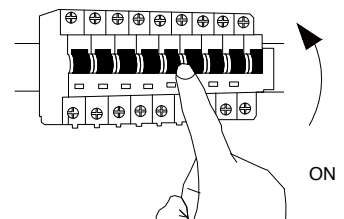

NOVA LUCE

9214162

1

Turn off the general switch

2

Drill holes & apply plastic anchors
With screws

3

Connect the wires

4

Apply the bottom screws

5

Apply the glass in to place

6

Turn on the general switch