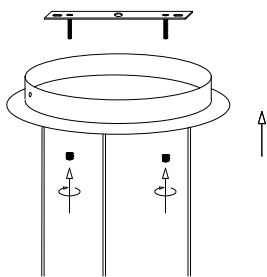

NOVA LUCE

9214162

1

Turn off the general switch

2

Drill holes & apply plastic anchors
With screws

3

Connect the wires

4

Apply the bottom screws

5

Apply the glass in to place

6

Turn on the general switch