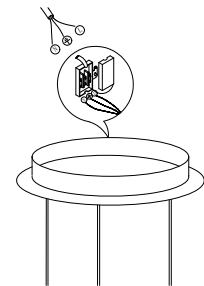

NOVA LUCE

9214162

1

Turn off the general switch

2

Drill holes & apply plastic anchors
With screws

3

Connect the wires

4

Apply the bottom screws

5

Apply the glass in to place

6

Turn on the general switch