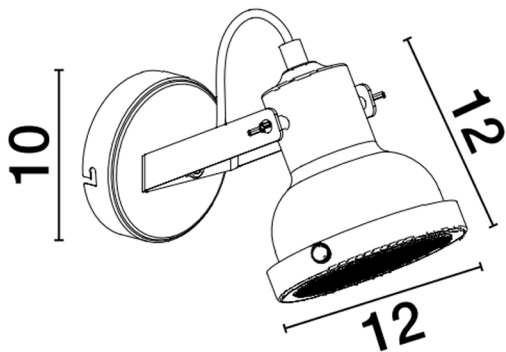

NOVA LUCE

PRODUCT DATASHEET

Version: 001

PRODUCT PHOTOGRAPH

TECHNICAL DRAWING

GENERAL INFORMATION

Product Code	9624102
Collection	Decorative
Product Category	Wall
Product Family	Ruvi
Mounting Location	Wall
Application Environment	Indoor

DIMENSION & WEIGHT

LxWxH (cm)	L: 12 W: 18 H: 12
Cut out (cm)	N/A
Weight (Kgr)	0.5

MATERIAL & COLOR

Product Color	Matt Black
Body Material	Metal

APPLICATION & MOUNTING

Ambient Working Temp.	Max 45 oC
Type of Protection	IP20
Dimmable	Depends on the lamp
Type of Dimming (Optional)	N/A
Mounting type	Wall
Mounting Depth (cm)	N/A
Led Module Replaceable	Yes
Light Source	LED E14