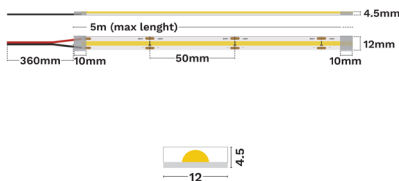

COMPATIBLE WITH

— On/Off Driver: N/A

— Triac Driver: N/A

— Dali Driver: N/A

GENERAL INFORMATION

Product Code	9540070
Product Category	Led Strips
Product Family	Vida
Mounting Location	N/A
Application Environment	Outdoor

DIMENSION & WEIGHT

LxWxH (cm)	L:5m 12 mm
Cut out (cm)	N/A
Weight (Kgr)	N/A

MATERIAL & COLOR

Product Color	N/A
Body Material	Aluminium
Cover Material	N/A

APPLICATION & MOUNTING

Ambient Working Temp.	45 C
Type of Protection	IP65
Protection Class IK	N/A
Dimmable	Yes
Type of Dimming (Optional)	Triac/Dali
Mounting type	N/A
Mounting Depth (cm)	N/A
Led Module Replaceable	No
Light Source	Led
Adjustable	No

NOVA LUCE S.A

Schimatari Viotias
32009, Greece

+30 22620 58 121
+30 22620 56 743

info@novaluce.com
www.novaluce.com