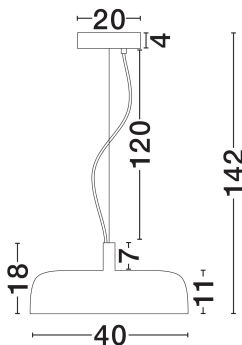

NOVA LUCE

PRODUCT DATASHEET

Version: 001

PRODUCT PHOTOGRAPH

TECHNICAL DRAWING

GENERAL INFORMATION

Product Code	9268001
Collection	Indoor
Product Category	Suspension
Product Family	Noelia
Mounting Location	Wall
Application Environment	Indoor
Specifications	N/A

DIMENSION & WEIGHT

LxWxH (cm)	D: 40 H: 142
Cut Out (cm)	N/A
Weight (Kgr)	1.8

MATERIAL & COLOR

Product Color	Sandy Black
Body Material	Steel, Aluminium & Acrylic

APPLICATION & MOUNTING

Ambient Working Temp.	Max 45°C
Type of Protection	IP20
Dimmable	Yes
Type of Dimming	Triac
Mounting type	Surface
Mounting Depth (cm)	N/A
Led Module Replaceable	No
Light Source	LED

Power (Nominal)	27W
Input voltage (Nominal)	220-240V
Mains Frequency	50/60Hz

PHOTOMETRICAL DATA

Luminous Flux	1224lm
Color Temperature	3000K
Light Color (Designation)	Warm White

WARRANTY

Warranty	3 Years
----------	----------------