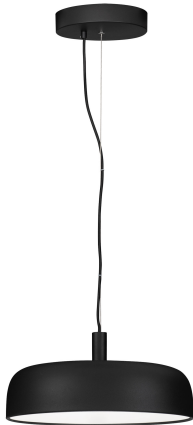

NOVA LUCE

PRODUCT DATASHEET

Version: 001

PRODUCT PHOTOGRAPH

TECHNICAL DRAWING

GENERAL INFORMATION

Product Code	9268001
Collection	Indoor
Product Category	Suspension
Product Family	Noelia
Mounting Location	Wall
Application Environment	Indoor
Specifications	N/A

DIMENSION & WEIGHT

LxWxH (cm)	D: 40 H: 142
Cut Out (cm)	N/A
Weight (Kgr)	1.8

MATERIAL & COLOR

Product Color	Sandy Black
Body Material	Steel, Aluminium & Acrylic

APPLICATION & MOUNTING

Ambient Working Temp.	Max 45°C
Type of Protection	IP20
Dimmable	Yes
Type of Dimming	Triac
Mounting type	Surface
Mounting Depth (cm)	N/A
Led Module Replaceable	No
Light Source	LED

Power (Nominal)	27W
Input voltage (Nominal)	220-240V
Mains Frequency	50/60Hz

PHOTOMETRICAL DATA

Luminous Flux	1224lm
Color Temperature	3000K
Light Color (Designation)	Warm White

WARRANTY

Warranty	3 Years
----------	----------------