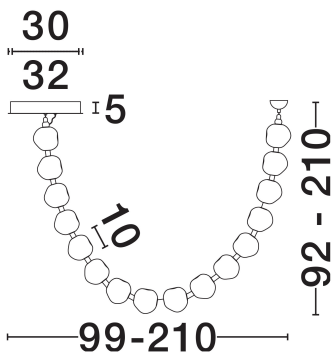

NOVA LUCE

PRODUCT DATASHEET

Version: 001

PRODUCT PHOTOGRAPH

TECHNICAL DRAWING

GENERAL INFORMATION

Product Code	9186811
Collection	Indoor
Product Category	Suspension
Product Family	Ifos
Mounting Location	Wall
Application Environment	Indoor
Specifications	N/A

DIMENSION & WEIGHT

LxWxH (cm)	L: 210 W: 10
Cut Out (cm)	N/A
Weight (Kgr)	14.55

MATERIAL & COLOR

Product Color	Sandy Black & Chrome
Body Material	Metal & Acrylic

APPLICATION & MOUNTING

Ambient Working Temp.	Max 45°C
Type of Protection	IP20
Dimmable	Yes
Type of Dimming	Triac
Mounting type	Surface
Mounting Depth (cm)	N/A
Led Module Replaceable	No
Light Source	LED

Power (Nominal)	71W
Input voltage (Nominal)	220-240V
Mains Frequency	50/60Hz

PHOTOMETRICAL DATA

Luminous Flux	5044lm
Color Temperature	3000K
Light Color (Designation)	Warm White

WARRANTY

Warranty	3 Years
----------	----------------