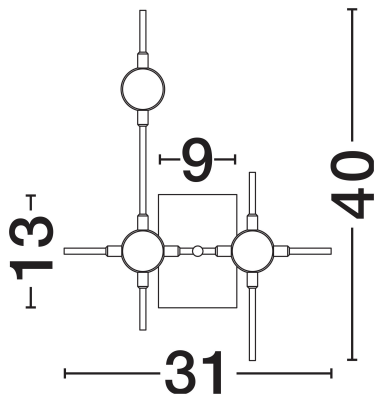

NOVA LUCE

PRODUCT DATASHEET

Version: 001

PRODUCT PHOTOGRAPH

TECHNICAL DRAWING

GENERAL INFORMATION

Product Code	9180673
Collection	Indoor
Product Category	Wall
Product Family	Atomo
Mounting Location	Wall
Application Environment	Indoor
Specifications	N/A

DIMENSION & WEIGHT

LxWxH (cm)	L: 31 W: 3.5 H: 40
Cut Out (cm)	N/A
Weight (Kgr)	0.7

MATERIAL & COLOR

Product Color	Gold
Body Material	Metal & Acrylic

APPLICATION & MOUNTING

Ambient Working Temp.	Max 45°C
Type of Protection	IP20
Dimmable	No
Type of Dimming	N/A
Mounting type	Surface
Mounting Depth (cm)	N/A
Led Module Replaceable	No
Light Source	LED

Power (Nominal)	9W
Input voltage (Nominal)	220-240V
Mains Frequency	50/60Hz

PHOTOMETRICAL DATA

Luminous Flux	605lm
Color Temperature	3000K
Light Color (Designation)	Warm White

WARRANTY

Warranty	3 Years
----------	----------------