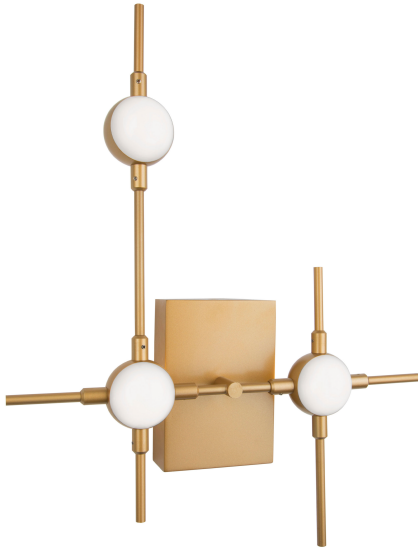

NOVA LUCE

PRODUCT DATASHEET

Version: 001

PRODUCT PHOTOGRAPH

TECHNICAL DRAWING

GENERAL INFORMATION

Product Code	9180673
Collection	Indoor
Product Category	Wall
Product Family	Atomo
Mounting Location	Wall
Application Environment	Indoor
Specifications	N/A

DIMENSION & WEIGHT

LxWxH (cm)	L: 31 W: 3.5 H: 40
Cut Out (cm)	N/A
Weight (Kgr)	0.7

MATERIAL & COLOR

Product Color	Gold
Body Material	Metal & Acrylic

APPLICATION & MOUNTING

Ambient Working Temp.	Max 45°C
Type of Protection	IP20
Dimmable	No
Type of Dimming	N/A
Mounting type	Surface
Mounting Depth (cm)	N/A
Led Module Replaceable	No
Light Source	LED

Power (Nominal)	9W
Input voltage (Nominal)	220-240V
Mains Frequency	50/60Hz

PHOTOMETRICAL DATA

Luminous Flux	605lm
Color Temperature	3000K
Light Color (Designation)	Warm White

WARRANTY

Warranty	3 Years
----------	----------------