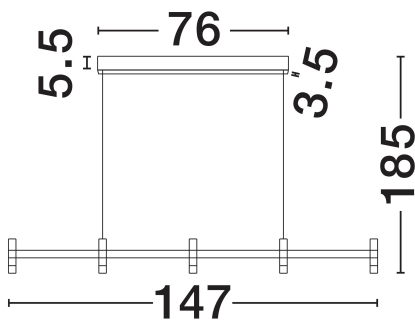

NOVA LUCE

PRODUCT DATASHEET

Version: 001

PRODUCT PHOTOGRAPH

TECHNICAL DRAWING

GENERAL INFORMATION

Product Code	9002099
Collection	Indoor
Product Category	Suspension
Product Family	Poetic
Mounting Location	Wall
Application Environment	Indoor
Specifications	N/A

DIMENSION & WEIGHT

LxWxH (cm)	L: 147 W: 3.5 H: 185
Cut Out (cm)	N/A
Weight (Kgr)	2.1

MATERIAL & COLOR

Product Color	Sandy White
Body Material	Aluminium & Acrylic

APPLICATION & MOUNTING

Ambient Working Temp.	Max 45°C
Type of Protection	IP20
Dimmable	Yes
Type of Dimming	Triac
Mounting type	Surface
Mounting Depth (cm)	N/A
Led Module Replaceable	No
Light Source	LED

Power (Nominal)	21W
Input voltage (Nominal)	220-240V
Mains Frequency	50/60Hz

PHOTOMETRICAL DATA

Luminous Flux	1600lm
Color Temperature	2700K
Light Color (Designation)	Warm White

WARRANTY

Warranty	3 Years
----------	----------------