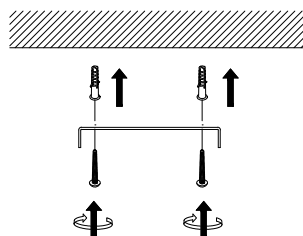

NOVA LUCE

9416949

1

Turn off the general switch

2

Drill holes & apply plastic anchors
With screws

3

Connect the wires

4

Apply the side screws

5

Turn on the general switch