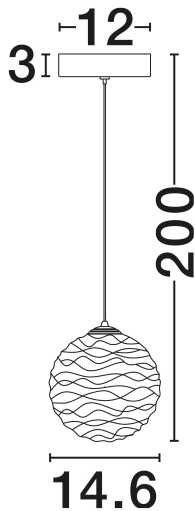

NOVA LUCE

PRODUCT DATASHEET

Version: 001

PRODUCT PHOTOGRAPH

TECHNICAL DRAWING

GENERAL INFORMATION

Product Code	9214161
Collection	Indoor
Product Category	Suspension
Product Family	Blazik
Mounting Location	Ceiling
Application Environment	Indoor
Specifications	N/A

DIMENSION & WEIGHT

LxWxH (cm)	D: 14.6 H: 200
Cut Out (cm)	N/A
Weight (Kgr)	0.51

MATERIAL & COLOR

Product Color	Clear Structured & Brass Gold
Body Material	Glass & Metal

APPLICATION & MOUNTING

Ambient Working Temp.	Max 45°C
Type of Protection	IP20
Dimmable	No
Type of Dimming	N/A
Mounting type	Surface
Mounting Depth (cm)	N/A
Led Module Replaceable	No
Light Source	LED

NOVA LUCE S.A

Schimatari Viotias
32009, Greece

+30 22620 58 121
+30 22620 56 743

info@novaluce.com
www.novaluce.com