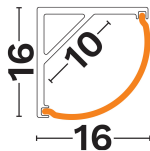

NOVA LUCE

PRODUCT DATASHEET

Version: 001

PRODUCT PHOTOGRAPH

TECHNICAL DRAWING

COMPATIBLE WITH

— On/Off Driver: N/A

— Triac Driver: N/A

— Dali Driver: N/A

GENERAL INFORMATION

Product Code	9254105
Product Category	Aluminium Profiles
Product Family	Surface
Mounting Location	N/A
Application Environment	N/A

DIMENSION & WEIGHT

LxWxH (cm)	L:200 W:1.6 H:1.6 cm
Cut out (cm)	N/A
Weight (Kgr)	N/A

MATERIAL & COLOR

Product Color	N/A
Body Material	Aluminium
Cover Material	N/A

APPLICATION & MOUNTING

Ambient Working Temp.	45 C
Type of Protection	N/A
Protection Class IK	N/A
Dimmable	N/A
Type of Dimming (Optional)	N/A
Mounting type	N/A
Mounting Depth (cm)	N/A
Led Module Replaceable	No
Light Source	Led
Adjustable	No

NOVA LUCE S.A

Schimatari Viotias
32009, Greece

+30 22620 58 121
+30 22620 56 743

info@novaluce.com
www.novaluce.com