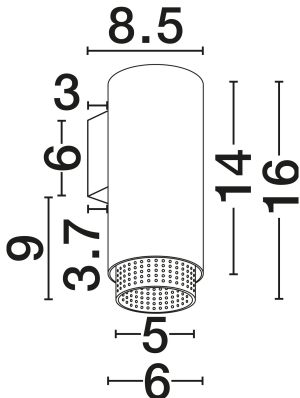

NOVA LUCE

PRODUCT DATASHEET

Version: 001

PRODUCT PHOTOGRAPH

GENERAL INFORMATION

Product Code	9011404
Collection	Indoor
Product Category	Wall
Product Family	Nessi
Mounting Location	Wall
Application Environment	Indoor
Specifications	N/A

DIMENSION & WEIGHT

LxWxH (cm)	D: 6 W: 8.5 H: 16
Cut Out (cm)	N/A
Weight (Kgr)	0.2

MATERIAL & COLOR

Product Color	Sandy White & Black
Body Material	Aluminium

TECHNICAL DRAWING

APPLICATION & MOUNTING

Ambient Working Temp.	Max 45°C
Type of Protection	IP20
Dimmable	Yes
Type of Dimming	N/A
Mounting type	Surface
Mounting Depth (cm)	N/A
Led Module Replaceable	Yes
Light Source	MR16/GU10

Power (Nominal)	1x10W
Input voltage (Nominal)	100-240V
Mains Frequency	50/60Hz

PHOTOMETRICAL DATA

Luminous Flux	N/A
Color Temperature	N/A
Light Color (Designation)	N/A

WARRANTY

Warranty	3 Years
----------	----------------