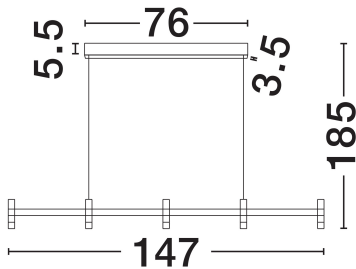

NOVA LUCE

PRODUCT DATASHEET

Version: 001

PRODUCT PHOTOGRAPH

GENERAL INFORMATION

Product Code	9002098
Collection	Indoor
Product Category	Suspension
Product Family	Poetic
Mounting Location	Wall
Application Environment	Indoor
Specifications	N/A

DIMENSION & WEIGHT

LxWxH (cm)	L: 147 W: 3.5 H: 185
Cut Out (cm)	N/A
Weight (Kgr)	2.1

MATERIAL & COLOR

Product Color	Sandy Black
Body Material	Aluminium & Acrylic

TECHNICAL DRAWING

APPLICATION & MOUNTING

Ambient Working Temp.	Max 45°C
Type of Protection	IP20
Dimmable	Yes
Type of Dimming	Triac
Mounting type	Surface
Mounting Depth (cm)	N/A
Led Module Replaceable	No
Light Source	LED