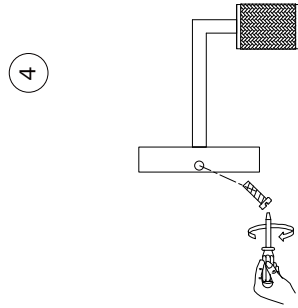

NOVA LUCE

9501233

Turn off the general switch

Drill holes apply screws
& Plastic anchors

Connect the wires

Apply the side screws

Insert the bulb

Turn on the general switch