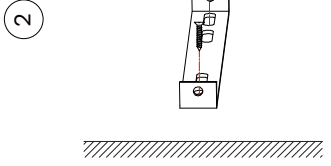

NOVA LUCE

9501233

Turn off the general switch

Drill holes apply screws
& Plastic anchors

Connect the wires

Apply the side screws

Insert the bulb

Turn on the general switch