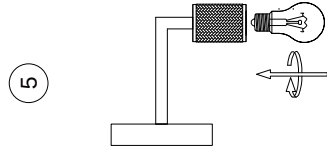

NOVA LUCE

9501233

Turn off the general switch

Drill holes apply screws
& Plastic anchors

Connect the wires

Apply the side screws

Insert the bulb

Turn on the general switch