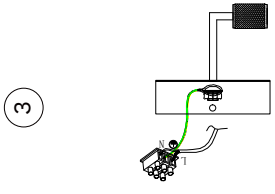

NOVA LUCE

9501233

Turn off the general switch

Drill holes apply screws
& Plastic anchors

Connect the wires

Apply the side screws

Insert the bulb

Turn on the general switch