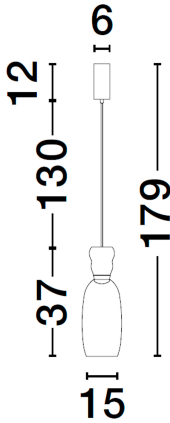

TECHNICAL DRAWING

GENERAL INFORMATION

Product Code	9009100
Collection	Indoor
Product Category	Suspension
Product Family	Pluma
Mounting Location	Ceiling
Application Environment	Indoor
Specifications	N/A

DIMENSION & WEIGHT

LxWxH (cm)	D: 15 H: 170
Cut Out (cm)	N/A
Weight (Kgr)	0.75

MATERIAL & COLOR

Product Color	Glossy Jasper, Orange & Gold
Body Material	Glass & Metal

APPLICATION & MOUNTING

Ambient Working Temp.	Max 45°C
Type of Protection	IP20
Dimmable	No
Type of Dimming	N/A
Mounting type	Surface
Mounting Depth (cm)	N/A
Led Module Replaceable	No
Light Source	LED

NOVA LUCE S.A

Schimatari Viotias
32009, Greece

+30 22620 58 121
+30 22620 56 743

info@novaluce.com
www.novaluce.com