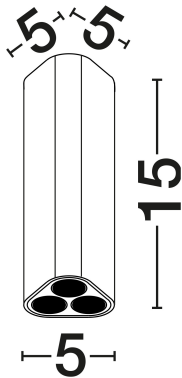

NOVA LUCE

PRODUCT DATASHEET

Version: 001

PRODUCT PHOTOGRAPH

GENERAL INFORMATION

Product Code	9695157
Collection	Indoor
Product Category	Ceiling
Product Family	Etho
Mounting Location	Ceiling
Application Environment	Indoor
Specifications	N/A

DIMENSION & WEIGHT

LxWxH (cm)	L: 5 W: 5 H: 15
Cut Out (cm)	N/A
Weight (Kgr)	0.23

MATERIAL & COLOR

Product Color	Black Nickel
Body Material	Aluminium

TECHNICAL DRAWING

APPLICATION & MOUNTING

Ambient Working Temp.	Max 45°C
Type of Protection	IP20
Dimmable	No
Type of Dimming	N/A
Mounting type	Surface
Mounting Depth (cm)	N/A
Led Module Replaceable	No
Light Source	LED

NOVA LUCE S.A

Schimatari Viotias
32009, Greece

+30 22620 58 121
+30 22620 56 743

info@novaluce.com
www.novaluce.com