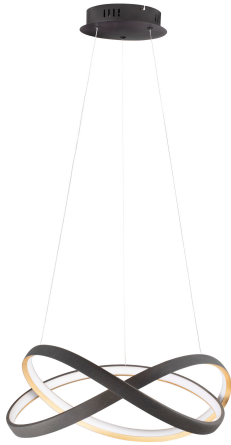

NOVA LUCE

PRODUCT DATASHEET

Version: 001

PRODUCT PHOTOGRAPH

TECHNICAL DRAWING