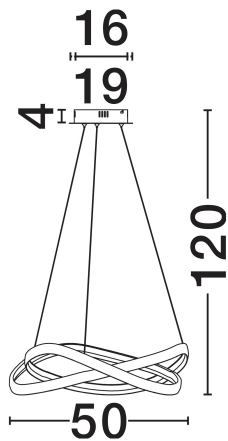

GENERAL INFORMATION

Product Code	9756717
Collection	Indoor
Product Category	Suspension
Product Family	Odrey
Mounting Location	Wall
Application Environment	Indoor
Specifications	N/A

DIMENSION & WEIGHT

LxWxH (cm)	D: 50 H: 120
Cut Out (cm)	N/A
Weight (Kgr)	1.3

MATERIAL & COLOR

Product Color	Sandy Black & Gold
Body Material	Aluminium & Acrylic

APPLICATION & MOUNTING

Ambient Working Temp.	Max 45°C
Type of Protection	IP20
Dimmable	Yes
Type of Dimming	Triac
Mounting type	Surface
Mounting Depth (cm)	N/A
Led Module Replaceable	No
Light Source	LED

NOVA LUCE S.A

Schimatari Viotias
32009, Greece

+30 22620 58 121
+30 22620 56 743

info@novaluce.com
www.novaluce.com