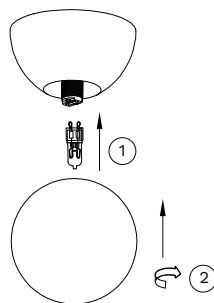

NOVA LUCE

9577016

1

Turn off the general switch

2

Drill holes & Apply the screws.

3

Connect the 3 wires.

4

Place the brackets and apply the screws.

5

Insert the bulb & screw the lamp.

6

Turn on the general switch