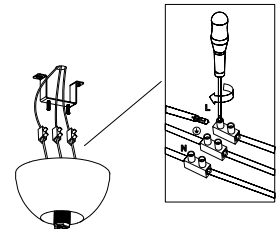

NOVA LUCE

9577016

1

Turn off the general switch

2

Drill holes & Apply the screws.

3

Connect the 3 wires.

4

Place the brackets and apply the screws.

5

Insert the bulb & screw the lamp.

6

Turn on the general switch