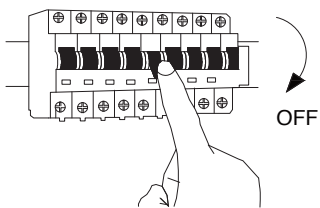

NOVA LUCE

9577016

1

Turn off the general switch

2

Drill holes & Apply the screws.

3

Connect the 3 wires.

4

Place the brackets and apply the screws.

5

Insert the bulb & screw the lamp.

6

Turn on the general switch