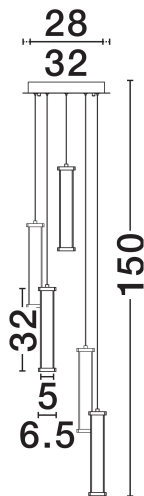

NOVA LUCE

PRODUCT DATASHEET

Version: 001

PRODUCT PHOTOGRAPH

TECHNICAL DRAWING

GENERAL INFORMATION

Product Code	9214151
Collection	Indoor
Product Category	Suspension
Product Family	PHEME
Mounting Location	Wall
Application Environment	Indoor
Specifications	N/A

DIMENSION & WEIGHT

LxWxH (cm)	D: 32 H: 150
Cut Out (cm)	N/A
Weight (Kgr)	3.6

MATERIAL & COLOR

Product Color	Matt Black & Satin Nickel
Body Material	Metal & Acrylic

APPLICATION & MOUNTING

Ambient Working Temp.	Max 45°C
Type of Protection	IP20
Dimmable	Yes
Type of Dimming	Triac
Mounting type	Surface
Mounting Depth (cm)	N/A
Led Module Replaceable	No
Light Source	LED

Power (Nominal)	21W
Input voltage (Nominal)	220-240V
Mains Frequency	50/60Hz

PHOTOMETRICAL DATA

Luminous Flux	1470lm
Color Temperature	2700K
Light Color (Designation)	Warm White

WARRANTY

Warranty	3 Years
----------	----------------