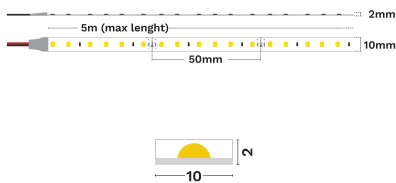

COMPATIBLE WITH

— On/Off Driver: N/A

— Triac Driver: N/A

— Dali Driver: N/A

GENERAL INFORMATION

Product Code	9540053
Product Category	Led Strips
Product Family	Aktis
Mounting Location	N/A
Application Environment	Indoor

DIMENSION & WEIGHT

LxWxH (cm)	L:5m 10 mm
Cut out (cm)	N/A
Weight (Kgr)	N/A

MATERIAL & COLOR

Product Color	N/A
Body Material	Aluminium
Cover Material	N/A

APPLICATION & MOUNTING

Ambient Working Temp.	45 C
Type of Protection	IP20
Protection Class IK	N/A
Dimmable	Yes
Type of Dimming (Optional)	Triac/Dali
Mounting type	N/A
Mounting Depth (cm)	N/A
Led Module Replaceable	No
Light Source	Led
Adjustable	No

NOVA LUCE S.A

Schimatari Viotias
32009, Greece

+30 22620 58 121
+30 22620 56 743

info@novaluce.com
www.novaluce.com