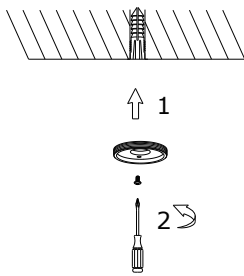

NOVA LUCE

9990733 9990734

1

Turn off the general switch

2

Drill holes

3

Apply plastic anchors

4

Apply the element with
The screws

5

Connect the wires

6

Apply the hanging
Element & Adjust the wire

7

Turn on the general switch