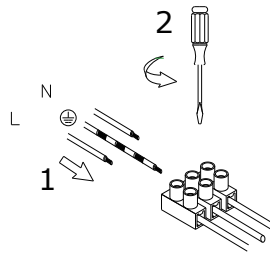

NOVA LUCE

9990733 9990734

1

Turn off the general switch

2

Drill holes

3

Apply plastic anchors

4

Apply the element with
The screws

5

Connect the wires

6

Apply the hanging
Element & Adjust the wire

7

Turn on the general switch