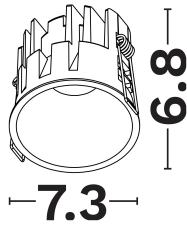

NOVA LUCE

PRODUCT DATASHEET

Version: 001

PRODUCT PHOTOGRAPH

GENERAL INFORMATION

Product Code	9030664
Product Category	Downlights
Product Family	Cirrus
Mounting Location	Ceiling
Application Environment	Indoor

DIMENSION & WEIGHT

LxWxH (cm)	D:7.3 H:6.8
Cut out (cm)	6,8
Weight (Kgr)	0,23

TECHNICAL DRAWING

MATERIAL & COLOR

Product Color	Black
Body Material	Aluminium
Cover Material	N/A

APPLICATION & MOUNTING

Ambient Working Temp.	45 C
Type of Protection	IP44
Protection Class IK	IK03
Dimmable	Yes
Type of Dimming (Optional)	Triac/Dali
Mounting type	Recessed
Mounting Depth (cm)	Ceiling
Led Module Replaceable	No
Light Source	Led
Adjustable	No

NOVA LUCE

PRODUCT DATASHEET

Version: 001

ELECTRICAL DATA

Power (Nominal)	13
Input voltage (Nominal)	37Vdc
Mains Frequency	50/60Hz
Output voltage	37Vdc
Output Current	350mA
Power Factor	0.55
Efficiency	>83%
SVM	<0.4
Pst	<1
Class	III

PHOTOMETRICAL DATA

Luminous Flux	1077
Luminous Efficacy	82.8
Color Temperature	3000
Light Color (Designation)	Warm White
CRI	97
SDCM	<3
Beam Angle	36
UGR	N/A

LIFESPAN

Lifetime	50000
----------	--------------