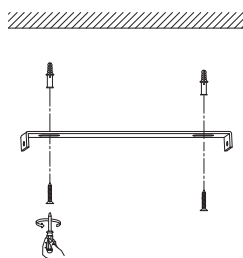

# NOVA LUCE

9006046

1

Turn off the general switch

2

Drill holes & apply plastic anchors  
With screws

3

Connect the wires

4

Apply the side screws

5

Apply the bulb

5

Apply the glass

5

Turn on the general switch