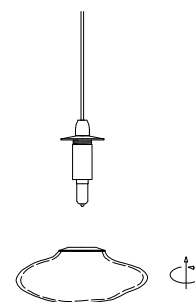

# NOVA LUCE

9006046

1

Turn off the general switch

2

Drill holes & apply plastic anchors  
With screws

3

Connect the wires

4

Apply the side screws

5

Apply the bulb

5

Apply the glass

5

Turn on the general switch