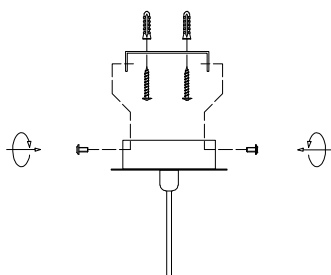

# NOVA LUCE

9006046

1

Turn off the general switch

2

Drill holes & apply plastic anchors  
With screws

3

Connect the wires

4

Apply the side screws

5

Apply the bulb

5

Apply the glass

5

Turn on the general switch