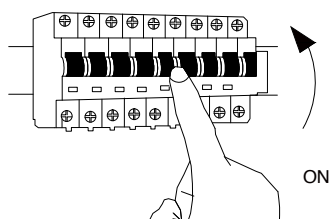

# NOVA LUCE

9006046

1

Turn off the general switch

2

Drill holes & apply plastic anchors  
With screws

3

Connect the wires

4

Apply the side screws

5

Apply the bulb

5

Apply the glass

5

Turn on the general switch