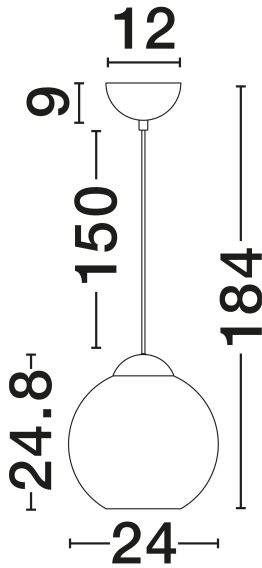

## PRODUCT PHOTOGRAPH

## TECHNICAL DRAWING

## DIMENSION & WEIGHT

LxWxH (cm)	D: 24 H: 183.8
Cut Out (cm)	N/A
Weight (Kgr)	1.05