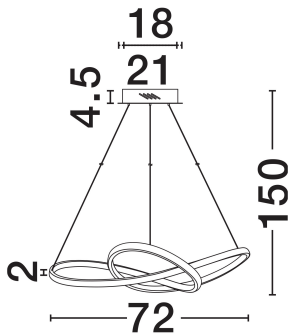

NOVA LUCE

PRODUCT DATASHEET

Version: 001

PRODUCT PHOTOGRAPH

TECHNICAL DRAWING

GENERAL INFORMATION

Product Code	1701101001
Collection	Indoor
Product Category	Suspension
Product Family	Fusion
Mounting Location	Wall
Application Environment	Indoor
Specifications	N/A

DIMENSION & WEIGHT

LxWxH (cm)	D: 72 H: 120
Cut Out (cm)	N/A
Weight (Kgr)	2.5

MATERIAL & COLOR

Product Color	White
Body Material	Aluminium & Acrylic

APPLICATION & MOUNTING

Ambient Working Temp.	Max 45°C
Type of Protection	IP20
Dimmable	No
Type of Dimming	N/A
Mounting type	Surface
Mounting Depth (cm)	N/A
Led Module Replaceable	No
Light Source	LED

Power (Nominal)	53W
Input voltage (Nominal)	220-240V
Mains Frequency	50/60Hz

PHOTOMETRICAL DATA

Luminous Flux	4081lm
Color Temperature	3000K
Light Color (Designation)	Warm White

WARRANTY

Warranty	3 Years
----------	----------------