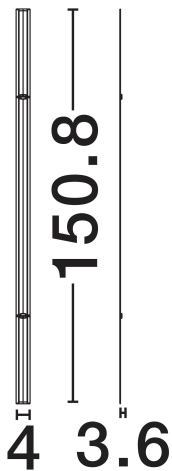

NOVA LUCE

PRODUCT DATASHEET

Version: 001

PRODUCT PHOTOGRAPH

TECHNICAL DRAWING

GENERAL INFORMATION

Product Code	9980584
Collection	Indoor
Product Category	Ceiling
Product Family	Invento
Mounting Location	Wall
Application Environment	Indoor
Specifications	N/A

DIMENSION & WEIGHT

LxWxH (cm)	L: 150.8 W: 4 H: 3.6
Cut Out (cm)	N/A
Weight (Kgr)	0.76

MATERIAL & COLOR

Product Color	Black
Body Material	Aluminium & Acrylic

APPLICATION & MOUNTING

Ambient Working Temp.	Max 45°C
Type of Protection	IP20
Dimmable	No
Type of Dimming	N/A
Mounting type	Surface
Mounting Depth (cm)	N/A
Led Module Replaceable	No
Light Source	LED

Power (Nominal)	35W
Input voltage (Nominal)	220-240V
Mains Frequency	50/60Hz

PHOTOMETRICAL DATA

Luminous Flux	2400lm
Color Temperature	3000K
Light Color (Designation)	Warm White

WARRANTY

Warranty	3 Years
----------	----------------