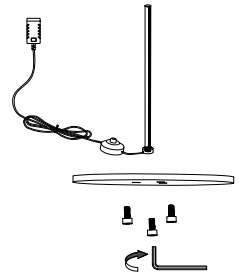

NOVA LUCE

9030119 9030120

3X  1X  ° H

1

Turn off the general switch

2

Parts

3

Apply the nuts in place

4

Turn on the general switch