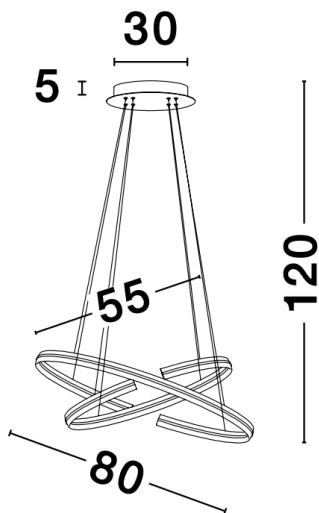

NOVA LUCE

PRODUCT DATASHEET

Version: 001

PRODUCT PHOTOGRAPH

TECHNICAL DRAWING

GENERAL INFORMATION

Product Code	9392011
Collection	Decorative
Product Category	Suspension
Product Family	Torrente
Mounting Location	Ceiling
Application Environment	Indoor

DIMENSION & WEIGHT

LxWxH (cm)	L: 80 W: 40 H: 120
Cut out (cm)	N/A
Weight (Kgr)	2.8

MATERIAL & COLOR

Product Color	Sandy Black
Body Material	Aluminium & Acrylic

APPLICATION & MOUNTING

Ambient Working Temp.	Max 45 oC
Type of Protection	IP20
Dimmable	Yes
Type of Dimming (Optional)	Triac
Mounting type	Ceiling
Mounting Depth (cm)	N/A
Led Module Replaceable	No
Light Source	LED

Power (Nominal)	55W
Input voltage (Nominal)	220-240Vac
Mains Frequency	50/60Hz

PHOTOMETRICAL DATA

Luminous Flux	2475 lm
Color Temperature	3000K
Light Color (Designation)	Warm White

WARRANTY

Warranty	3 Years
----------	----------------