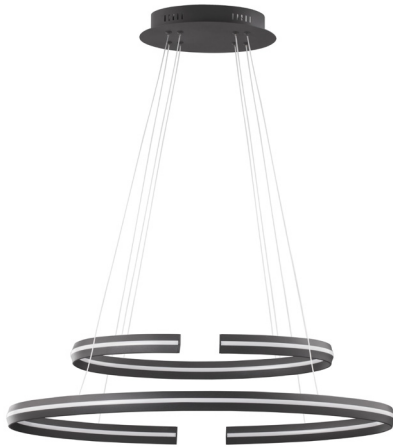

NOVA LUCE

PRODUCT DATASHEET

Version: 001

PRODUCT PHOTOGRAPH

TECHNICAL DRAWING

GENERAL INFORMATION

Product Code	9392011
Collection	Decorative
Product Category	Suspension
Product Family	Torrente
Mounting Location	Ceiling
Application Environment	Indoor

DIMENSION & WEIGHT

LxWxH (cm)	L: 80 W: 40 H: 120
Cut out (cm)	N/A
Weight (Kgr)	2.8

MATERIAL & COLOR

Product Color	Sandy Black
Body Material	Aluminium & Acrylic

APPLICATION & MOUNTING

Ambient Working Temp.	Max 45 oC
Type of Protection	IP20
Dimmable	Yes
Type of Dimming (Optional)	Triac
Mounting type	Ceiling
Mounting Depth (cm)	N/A
Led Module Replaceable	No
Light Source	LED

Power (Nominal)	55W
Input voltage (Nominal)	220-240Vac
Mains Frequency	50/60Hz

PHOTOMETRICAL DATA

Luminous Flux	2475 lm
Color Temperature	3000K
Light Color (Designation)	Warm White

WARRANTY

Warranty	3 Years
----------	----------------