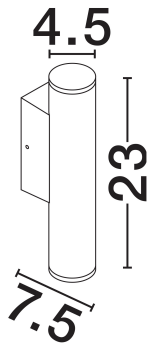

NOVA LUCE

PRODUCT DATASHEET

Version: 001

PRODUCT PHOTOGRAPH

GENERAL INFORMATION

Product Code	9050716
Collection	Outdoor
Product Category	Wall
Product Family	Torrin
Mounting Location	Wall
Application Environment	Outdoor
Specifications	N/A

DIMENSION & WEIGHT

LxWxH (cm)	D:4.5 W:7 H:23 cm
Cut out (cm)	N/A
Weight (Kgr)	0.42

TECHNICAL DRAWING

MATERIAL & COLOR

Product Color	Sandy White
Body Material	Aluminium & Glass

APPLICATION & MOUNTING

Ambient Working Temp.	Max 45 oC
Type of Protection	IP65
Dimmable	No
Type of Dimming	N/A
Mounting type	Surface
Mounting Depth (cm)	N/A
Led Module Replaceable	No
Light Source	LED

Power (Nominal)	3w
Input voltage (Nominal)	220-240Vac
Mains Frequency	50/60Hz

PHOTOMETRICAL DATA

Luminous Flux	240lm
Color Temperature	3000K
Light Color (Designation)	Warm White

WARRANTY

Warranty	3 Years
----------	----------------