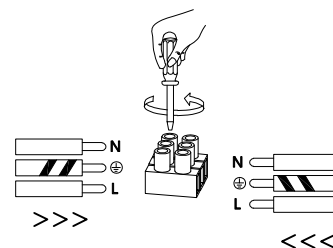

NOVA LUCE

9333089

①

Turn off the general Switch

②

Drill holes & apply plastic anchors
With screws

③

Connect the wires

④

Apply the nut

⑤

Install crystal lights

⑥

Turn on the general switch