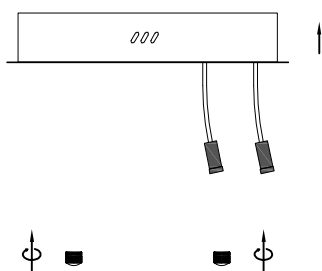

NOVA LUCE

9333089

①

Turn off the general Switch

②

Drill holes & apply plastic anchors
With screws

③

Connect the wires

④

Apply the nut

⑤

Install crystal lights

⑥

Turn on the general switch