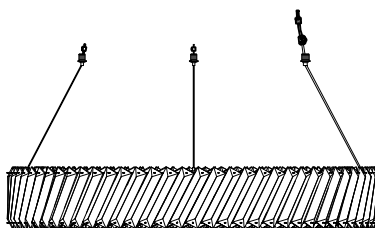

NOVA LUCE

9333089

①

Turn off the general Switch

②

Drill holes & apply plastic anchors
With screws

③

Connect the wires

④

Apply the nut

⑤

Install crystal lights

⑥

Turn on the general switch