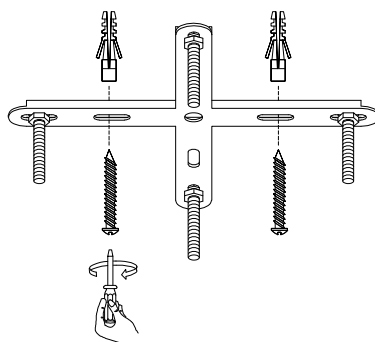

NOVA LUCE

9333089

①

Turn off the general Switch

②

Drill holes & apply plastic anchors
With screws

③

Connect the wires

④

Apply the nut

⑤

Install crystal lights

⑥

Turn on the general switch