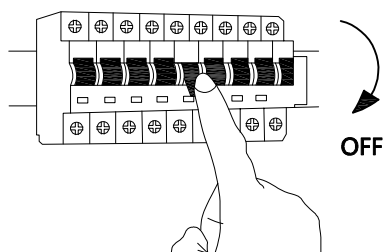

NOVA LUCE

9333089

①

Turn off the general Switch

②

Drill holes & apply plastic anchors
With screws

③

Connect the wires

④

Apply the nut

⑤

Install crystal lights

⑥

Turn on the general switch