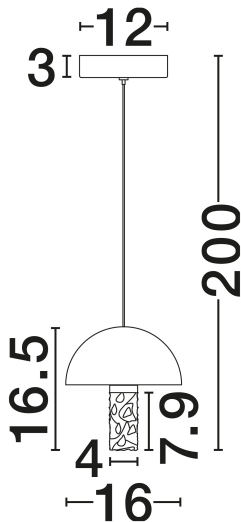

NOVA LUCE

PRODUCT DATASHEET

Version: 001

PRODUCT PHOTOGRAPH

TECHNICAL DRAWING

GENERAL INFORMATION

Product Code	9214171
Collection	Indoor
Product Category	Suspension
Product Family	Dorin
Mounting Location	Ceiling
Application Environment	Indoor
Specifications	N/A

DIMENSION & WEIGHT

LxWxH (cm)	D: 12 H: 200
Cut Out (cm)	N/A
Weight (Kgr)	1.3

MATERIAL & COLOR

Product Color	Black & Brass Gold & Clear, White Cloud
Body Material	Marble & Metal & Glass

APPLICATION & MOUNTING

Ambient Working Temp.	Max 45°C
Type of Protection	IP20
Dimmable	Yes
Type of Dimming	Triac
Mounting type	Surface
Mounting Depth (cm)	N/A
Led Module Replaceable	No
Light Source	LED

NOVA LUCE S.A

Schimatari Viotias
32009, Greece

+30 22620 58 121
+30 22620 56 743

info@novaluce.com
www.novaluce.com

NOVA LUCE

PRODUCT DATASHEET

Version: 001

ELECTRICAL DATA

Power (Nominal)	7W
Input voltage (Nominal)	220-240V
Mains Frequency	50/60Hz

PHOTOMETRICAL DATA