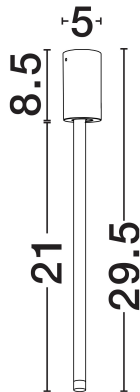

NOVA LUCE

PRODUCT DATASHEET

Version: 001

PRODUCT PHOTOGRAPH

TECHNICAL DRAWING

GENERAL INFORMATION

Product Code	9232138
Collection	Indoor
Product Category	Ceiling
Product Family	Stilvi
Mounting Location	Wall
Application Environment	Indoor
Specifications	N/A

DIMENSION & WEIGHT

LxWxH (cm)	D: 5 H: 29.5
Cut Out (cm)	N/A
Weight (Kgr)	0.315

MATERIAL & COLOR

Product Color	Sandy White
Body Material	Aluminium

APPLICATION & MOUNTING

Ambient Working Temp.	Max 45°C
Type of Protection	IP20
Dimmable	No
Type of Dimming	N/A
Mounting type	Surface
Mounting Depth (cm)	N/A
Led Module Replaceable	No
Light Source	LED

Power (Nominal)	4W
Input voltage (Nominal)	220-240V
Mains Frequency	50/60Hz

PHOTOMETRICAL DATA

Luminous Flux	177lm
Color Temperature	3000K
Light Color (Designation)	Warm White

WARRANTY

Warranty	3 Years
----------	----------------