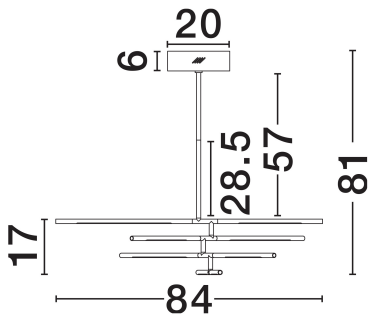

NOVA LUCE

PRODUCT DATASHEET

Version: 001

PRODUCT PHOTOGRAPH

TECHNICAL DRAWING

GENERAL INFORMATION

Product Code	9180780
Collection	Indoor
Product Category	Suspension
Product Family	Raccio
Mounting Location	Wall
Application Environment	Indoor
Specifications	N/A

DIMENSION & WEIGHT

LxWxH (cm)	L: 84 W: 80 H: 81
Cut Out (cm)	N/A
Weight (Kgr)	1.4

MATERIAL & COLOR

Product Color	Black
Body Material	Metal & Acrylic

APPLICATION & MOUNTING

Ambient Working Temp.	Max 45°C
Type of Protection	IP20
Dimmable	Yes
Type of Dimming	Triac
Mounting type	Surface
Mounting Depth (cm)	N/A
Led Module Replaceable	No
Light Source	LED